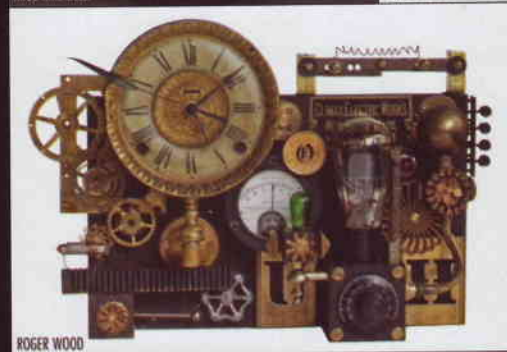

MILIO MIRABELLI

JIM LORRIMAN